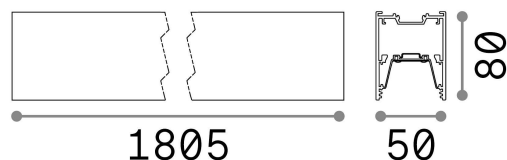

General info

Technical - Systems

Ean	8021696192550
Item	FLUO WIDE 1800 3000K WH
Installation	Systems
Guarantee	5 years
Gross weight	6.64 kg
Volume	0.025675 m ³

Technical info

Net weight	4.42 kg
Insulation class	I
Protection index	IP20
Compliance	CE
Operating temperature	0° ~ +40 °C
Full load efficiency	X
Dimmer	NO, On-Off
Power output	220-240 V AC 50/60 Hz
Power supply	In-built, included Replaceable (by qualified operators only), electronic, osram
Accessories not included	Mounting kit (suspension, recessed, surface), Dimmable driver, Luminous corner, Structure connector

Source info

Integrated source	Integrated LED module
Replaceable source	Replaceable (by qualified operators only)
Power	36 W
Emission	Direct
Max consumption	max 36,00 W
Features LED	LED SMD SAMSUNG
CCT LED	3000 K
Duration LED (t. 25°C)	50000 h
CRI	> 80
SDCM	3
Light beam	105°
Light beam flux	5050 lm
Useful light flux	3700 lm